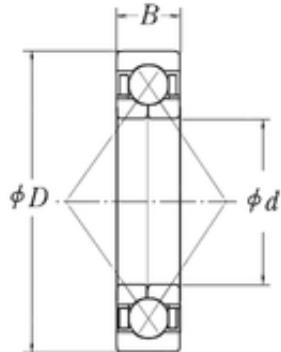

SKF BEARING MANUFACTURING CO.,LTD.

170 mm x 310 mm x 52 mm CYSD QJ234
angular contact ball bearings

Bearing No. QJ234

Size	170x310x52 mm
Bore Diameter	170 mm
Outer Diameter	310 mm
Width	52 mm
d	170 mm
D	310 mm
B	52 mm
C	52 mm
Weight	18,1 Kg
Basic dynamic load rating (C)	480 kN
Basic static load rating (C0)	358 kN
(Grease) Lubrication Speed	1200 r/min

QJ234 Bearing 2D drawings and 3D CAD models