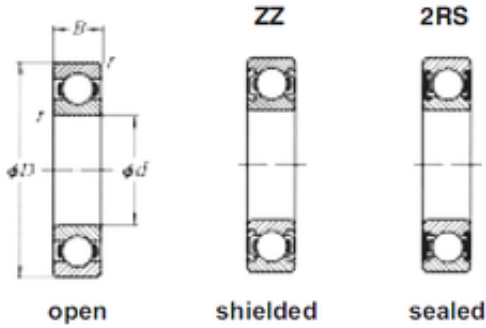

SKF BEARING MANUFACTURING CO.,LTD.

15 mm x 42 mm x 13 mm Loyal 6302ZZ deep groove ball bearings

Bearing No. 6302ZZ

Size	15x42x13 mm
Bore Diameter	15 mm
Outer Diameter	42 mm
Width	13 mm
d	15 mm
D	42 mm
B	13 mm
C	13 mm

6302ZZ Bearing 2D drawings and 3D CAD models