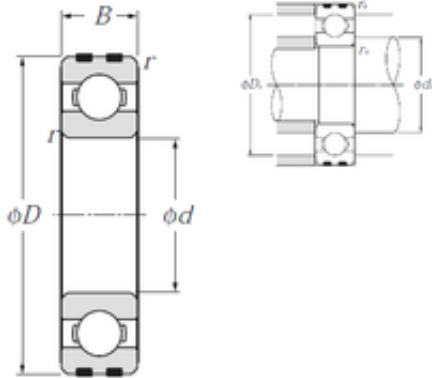

SKF BEARING MANUFACTURING CO.,LTD.

15 mm x 42 mm x 13 mm NTN EC-6302 deep groove ball bearings

Bearing No. EC-6302

Size	15x42x13 mm
Bore Diameter	15 mm
Outer Diameter	42 mm
Width	13 mm
d	15 mm
D	42 mm
B	13 mm
C	13 mm
r min.	1 mm
da min.	20 mm
da max	23 mm
Da max.	37 mm
ra max.	1 mm
Weight	0,079 Kg
Basic dynamic load rating (C)	11,4 kN
Basic static load rating (C0)	5,45 kN
(Grease) Lubrication Speed	17 000 r/min
(Oil) Lubrication Speed	21 000 r/min

EC-6302 Bearing 2D drawings and 3D CAD models