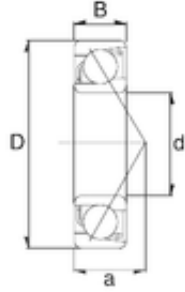

# SKF BEARING MANUFACTURING CO.,LTD.

15 mm x 42 mm x 13 mm ZEN S7302B angular contact ball bearings

Bearing No. S7302B

Size	15x42x13 mm
Bore Diameter	15 mm
Outer Diameter	42 mm
Width	13 mm
d	15 mm
D	42 mm
B	13 mm
C	13 mm
Weight	0,08 Kg
Basic dynamic load rating (C)	13,1 kN
Basic static load rating (C0)	6,1 kN
(Grease) Lubrication Speed	14200 r/min

S7302B Bearing 2D drawings and 3D CAD models