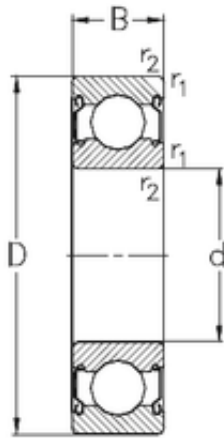

SKF BEARING MANUFACTURING CO.,LTD.

15 mm x 42 mm x 13 mm NKE 6302-2Z deep groove ball bearings

Bearing No. 6302-2Z

Size	15x42x13 mm
Bore Diameter	15 mm
Outer Diameter	42 mm
Width	13 mm
d	15 mm
D	42 mm
B	13 mm
C	13 mm
r1 min.	1 mm
r2 min.	1 mm
Weight	0,08 Kg
Basic dynamic load rating (C)	11,4 kN
Basic static load rating (C0)	5,4 kN

6302-2Z Bearing 2D drawings and 3D CAD models