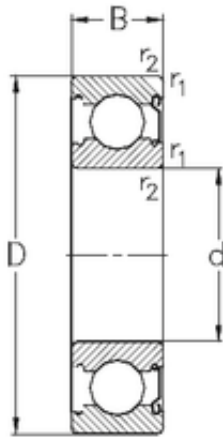

SKF BEARING MANUFACTURING CO.,LTD.

15 mm x 42 mm x 13 mm NKE 6302-Z deep groove ball bearings

Bearing No. 6302-Z

Size	15x42x13 mm
Bore Diameter	15 mm
Outer Diameter	42 mm
Width	13 mm
d	15 mm
D	42 mm
B	13 mm
C	13 mm
r1 min.	1 mm
r2 min.	1 mm
Weight	0,08 Kg
Basic dynamic load rating (C)	11,4 kN
Basic static load rating (C0)	5,4 kN

6302-Z Bearing 2D drawings and 3D CAD models