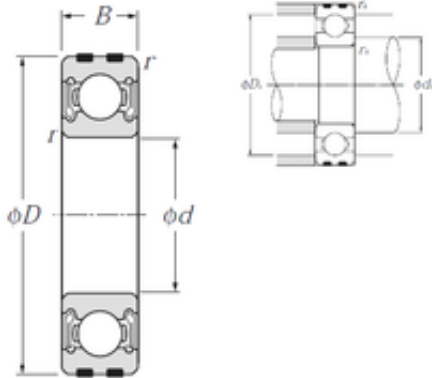

## 15 mm x 42 mm x 13 mm NTN EC-6302LLB deep groove ball bearings

Bearing No. EC-6302LLB

Size	15x42x13 mm
Bore Diameter	15 mm
Outer Diameter	42 mm
Width	13 mm
d	15 mm
D	42 mm
B	13 mm
C	13 mm
r min.	1 mm
da min.	20 mm
da max	23 mm
Da max.	37 mm
ra max.	1 mm
Weight	0,079 Kg
Basic dynamic load rating (C)	11,4 kN
Basic static load rating (C0)	5,45 kN
(Grease) Lubrication Speed	17 000 r/min

EC-6302LLB Bearing 2D drawings and 3D CAD models