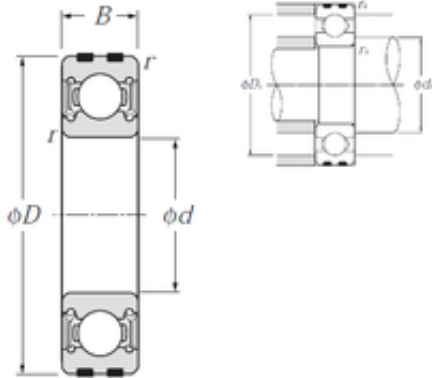

SKF BEARING MANUFACTURING CO.,LTD.

15 mm x 42 mm x 13 mm NTN EC-6302LLU deep groove ball bearings

Bearing No. EC-6302LLU

Size	15x42x13 mm
Bore Diameter	15 mm
Outer Diameter	42 mm
Width	13 mm
d	15 mm
D	42 mm
B	13 mm
C	13 mm
r min.	1 mm
da min.	20 mm
da max	23 mm
Da max.	37 mm
ra max.	1 mm
Weight	0,079 Kg
Basic dynamic load rating (C)	11,4 kN
Basic static load rating (C0)	5,45 kN
Limiting speed	12 000 r/min

EC-6302LLU Bearing 2D drawings and 3D CAD models