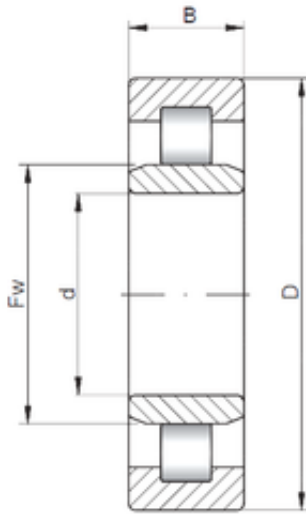

SKF BEARING MANUFACTURING CO.,LTD.

15 mm x 42 mm x 13 mm Loyal NU302 E
cylindrical roller bearings

Bearing No. NU302 E

Size	15x42x13 mm
Bore Diameter	15 mm
Outer Diameter	42 mm
Width	13 mm
d	15 mm
Fw	21 mm
D	42 mm
B	13 mm
C	13 mm
Weight	0,088 Kg
Basic dynamic load rating (C)	19,4 kN
Basic static load rating (C0)	15,3 kN
(Grease) Lubrication Speed	16000 r/min

NU302 E Bearing 2D drawings and 3D CAD models