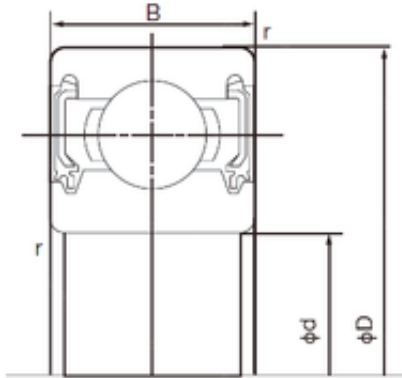

# SKF BEARING MANUFACTURING CO.,LTD.

15 mm x 42 mm x 13 mm NACHI 6302-2NKE  
deep groove ball bearings

Bearing No. 6302-2NKE

Size	15x42x13 mm
Bore Diameter	15 mm
Outer Diameter	42 mm
Width	13 mm
d	15 mm
D	42 mm
B	13 mm
C	13 mm
r min.	1 mm
da min.	21 mm
Da max.	36 mm
ra max.	1.0 mm
Weight	0.082 Kg
Basic dynamic load rating (C)	11,4 kN
Basic static load rating (C0)	5,4 kN

6302-2NKE Bearing 2D drawings and 3D CAD models