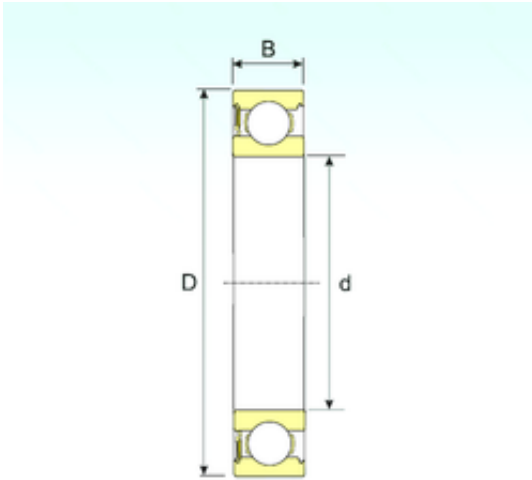

SKF BEARING MANUFACTURING CO.,LTD.

15 mm x 42 mm x 13 mm ISB 6302-RS deep groove ball bearings

Bearing No. 6302-RS

Size	15x42x13 mm
Bore Diameter	15 mm
Outer Diameter	42 mm
Width	13 mm
d	15 mm
D	42 mm
B	13 mm
C	13 mm
Weight	0,082 Kg
Basic dynamic load rating (C)	11,67 kN
Basic static load rating (C0)	5,3 kN

6302-RS Bearing 2D drawings and 3D CAD models