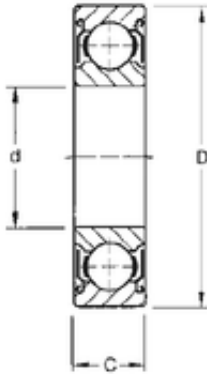

# SKF BEARING MANUFACTURING CO.,LTD.

15 mm x 42 mm x 13 mm CYSD 6302-ZZ deep groove ball bearings

Bearing No. 6302-ZZ

Size	15x42x13 mm
Bore Diameter	15 mm
Outer Diameter	42 mm
Width	13 mm
d	15 mm
D	42 mm
B	13 mm
C	13 mm
r min.	1 mm
Weight	0,08 Kg
Basic dynamic load rating (C)	11,4 kN
Basic static load rating (C0)	5,43 kN

6302-ZZ Bearing 2D drawings and 3D CAD models