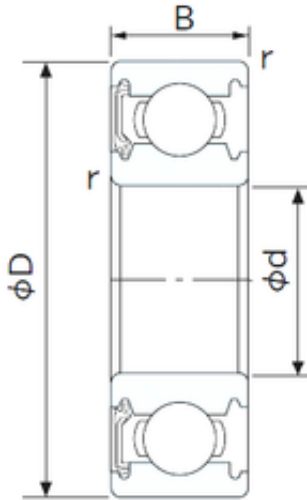

SKF BEARING MANUFACTURING CO.,LTD.

15 mm x 42 mm x 13 mm NACHI 6302NKE
deep groove ball bearings

Bearing No. 6302NKE

Size	15x42x13 mm
Bore Diameter	15 mm
Outer Diameter	42 mm
Width	13 mm
d	15 mm
D	42 mm
B	13 mm
C	13 mm
r min.	1 mm
da min.	21 mm
Da max.	36 mm
ra max.	1.0 mm
Weight	0.082 Kg
Basic dynamic load rating (C)	11,4 kN
Basic static load rating (C0)	5,4 kN
(Grease) Lubrication Speed	17000 r/min

6302NKE Bearing 2D drawings and 3D CAD models