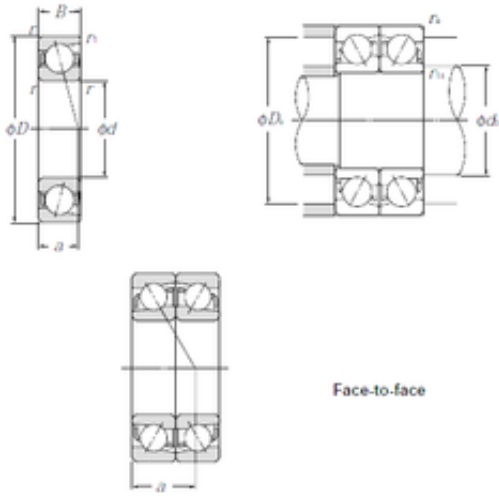

SKF BEARING MANUFACTURING CO.,LTD.

15 mm x 42 mm x 13 mm CYSD 7302BDF
angular contact ball bearings

Bearing No. 7302BDF

Size	15x42x13 mm
Bore Diameter	15 mm
Outer Diameter	42 mm
Width	13 mm
d	15 mm
D	42 mm
B	13 mm
C	13 mm
Angle (°)	40 °
r min.	1 mm
2B	26 mm
Weight	0,114 Kg
Basic dynamic load rating (C)	20,3 kN
Basic static load rating (C0)	13,3 kN
(Grease) Lubrication Speed	13000 r/min

7302BDF Bearing 2D drawings and 3D CAD models