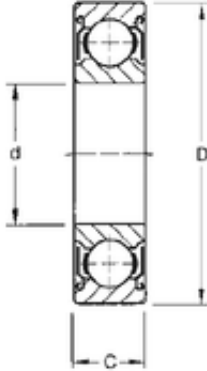

# SKF BEARING MANUFACTURING CO.,LTD.

120 mm x 180 mm x 28 mm CYSD 6024-ZZ  
deep groove ball bearings

Bearing No. 6024-ZZ

Size	120x180x28 mm
Bore Diameter	120 mm
Outer Diameter	180 mm
Width	28 mm
d	120 mm
D	180 mm
B	28 mm
C	28 mm
r min.	2 mm
Weight	2,08 Kg
Basic dynamic load rating (C)	88 kN
Basic static load rating (C0)	80 kN

6024-ZZ Bearing 2D drawings and 3D CAD models