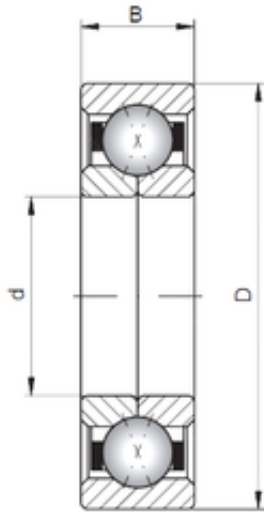

## Loyal QJ1024 angular contact ball bearings

Bearing No. QJ1024

Size	120x180x28 mm
Bore Diameter	120 mm
Outer Diameter	180 mm
Width	28 mm
d	120 mm
D	180 mm
B1	28 mm
C	28 mm
Weight	2,72 Kg
Basic dynamic load rating (C)	168 kN
Basic static load rating (C0)	216 kN
(Grease) Lubrication Speed	2450 r/min

QJ1024 Bearing 2D drawings and 3D CAD models