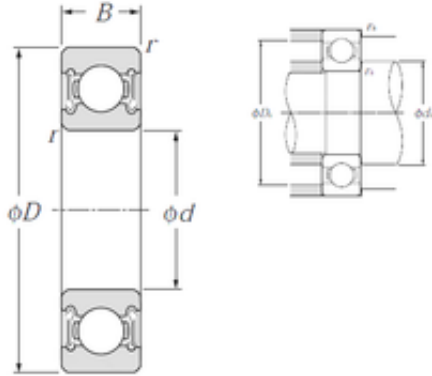

## 120 mm x 180 mm x 28 mm NTN 6024LLB deep groove ball bearings

Bearing No. 6024LLB

Size	120x180x28 mm
Bore Diameter	120 mm
Outer Diameter	180 mm
Width	28 mm
d	120 mm
D	180 mm
B	28 mm
C	28 mm
r min.	2 mm
da min.	129 mm
da max	136 mm
Da max.	171 mm
ra max.	2 mm
Weight	2,07 Kg
Basic dynamic load rating (C)	85 kN
Basic static load rating (C0)	79,5 kN
(Grease) Lubrication Speed	3 500 r/min

6024LLB Bearing 2D drawings and 3D CAD models