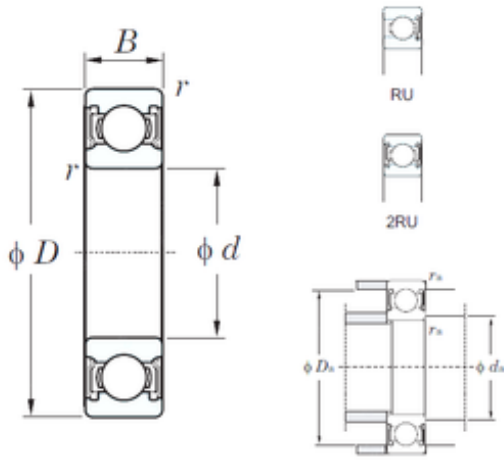

SKF BEARING MANUFACTURING CO.,LTD.

120 mm x 180 mm x 28 mm KOYO 6024-2RU
deep groove ball bearings

Bearing No. 6024-2RU

6024-2RU Bearing 2D drawings and 3D CAD models

Size	120x180x28 mm
Bore Diameter	120 mm
Outer Diameter	180 mm
Width	28 mm
d	120 mm
D	180 mm
B	28 mm
C	28 mm
r min.	2 mm
da min.	129 mm
da max	136 mm
Da max.	171 mm
ra max.	2 mm
Weight	2,07 Kg
Basic dynamic load rating (C)	85 kN
Basic static load rating (C0)	79,3 kN
(Grease) Lubrication Speed	3600 r/min