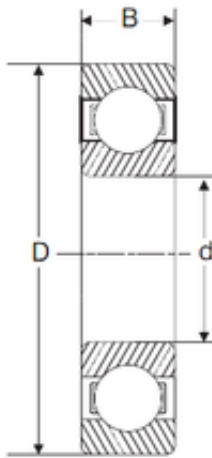

# SKF BEARING MANUFACTURING CO.,LTD.

120 mm x 180 mm x 28 mm SIGMA 6024 deep groove ball bearings

Bearing No. 6024

|                |               |
|----------------|---------------|
| Size           | 120x180x28 mm |
| Bore Diameter  | 120 mm        |
| Outer Diameter | 180 mm        |
| Width          | 28 mm         |
| d              | 120 mm        |
| D              | 180 mm        |
| B              | 28 mm         |
| C              | 28 mm         |

6024 Bearing 2D drawings and 3D CAD models