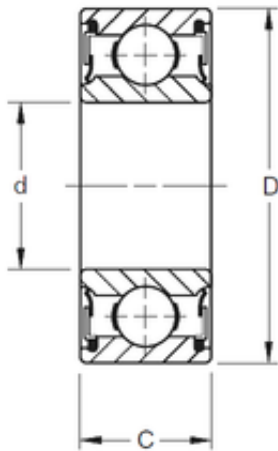

SKF BEARING MANUFACTURING CO.,LTD.

120 mm x 180 mm x 28 mm Timken 9124PP
deep groove ball bearings

Bearing No. 9124PP

Size	120x180x28 mm
Bore Diameter	120 mm
Outer Diameter	180 mm
Width	28 mm
d	120 mm
D	180 mm
B	28 mm
C	28 mm
Weight	2,2 Kg
Basic dynamic load rating (C)	88,9 kN

9124PP Bearing 2D drawings and 3D CAD models