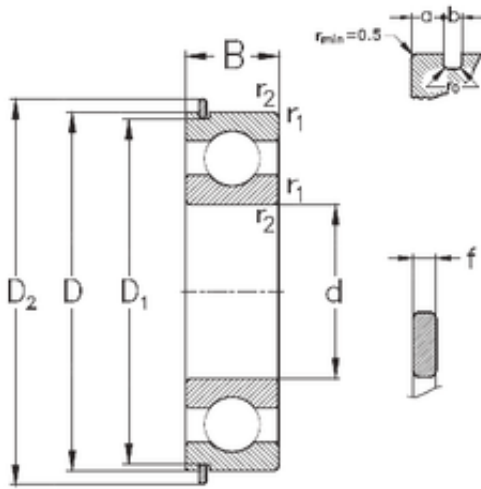

# SKF BEARING MANUFACTURING CO.,LTD.

120 mm x 180 mm x 28 mm NKE 6024-Z-N  
deep groove ball bearings

Bearing No. 6024-Z-N

Size	120x180x28 mm
Bore Diameter	120 mm
Outer Diameter	180 mm
Width	28 mm
d	120 mm
D	180 mm
B	28 mm
C	28 mm
a	5,69 mm
b	3,5 mm
f	3,1 mm
r1 min.	2 mm
r2 min.	2 mm
D1	173,66 mm
D2	192,9 mm
Weight	2,11 Kg
Basic dynamic load rating (C)	88 kN
Basic static load rating (C0)	80 kN

6024-Z-N Bearing 2D drawings and 3D CAD models