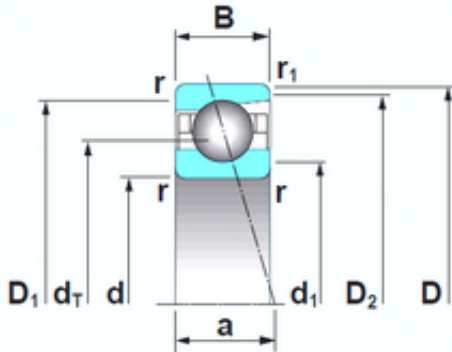

# SKF BEARING MANUFACTURING CO.,LTD.

120 mm x 180 mm x 28 mm NSK 7024CTRSU  
angular contact ball bearings

Bearing No. 7024CTRSU

Size	120x180x28 mm
Bore Diameter	120 mm
Outer Diameter	180 mm
Width	28 mm
d	120 mm
D	180 mm
B	28 mm
C	28 mm
a	34,1 mm
d1	130 mm
r min.	2,5 mm
r1 min.	1 mm
D1	170 mm
D2	174 mm
Weight	2,082 Kg
Basic dynamic load rating (C)	112 kN
Basic static load rating (C0)	117 kN
(Grease) Lubrication Speed	7 200 r/min

7024CTRSU Bearing 2D drawings and 3D CAD models