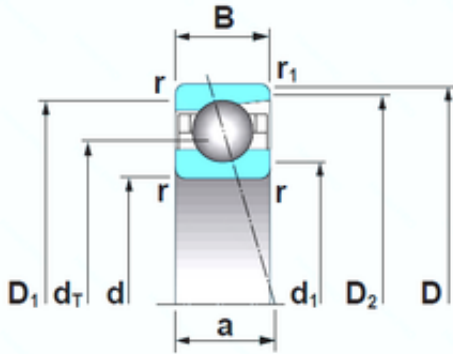

SKF BEARING MANUFACTURING CO.,LTD.

120 mm x 180 mm x 28 mm NSK 7024CTRSU
angular contact ball bearings

Bearing No. 7024CTRSU

Size	120x180x28 mm
Bore Diameter	120 mm
Outer Diameter	180 mm
Width	28 mm
d	120 mm
D	180 mm
B	28 mm
C	28 mm
a	34,1 mm
d1	130 mm
r min.	2,5 mm
r1 min.	1 mm
D1	170 mm
D2	174 mm
Weight	2,082 Kg
Basic dynamic load rating (C)	112 kN
Basic static load rating (C0)	117 kN
(Grease) Lubrication Speed	7 200 r/min

7024CTRSU Bearing 2D drawings and 3D CAD models