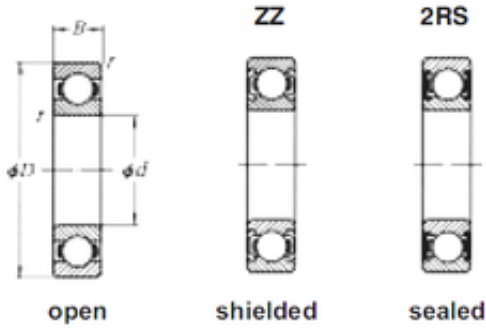

SKF BEARING MANUFACTURING CO.,LTD.

120 mm x 180 mm x 28 mm Loyal 6024ZZ deep groove ball bearings

Bearing No. 6024ZZ

Size	120x180x28 mm
Bore Diameter	120 mm
Outer Diameter	180 mm
Width	28 mm
d	120 mm
D	180 mm
B	28 mm
C	28 mm

6024ZZ Bearing 2D drawings and 3D CAD models