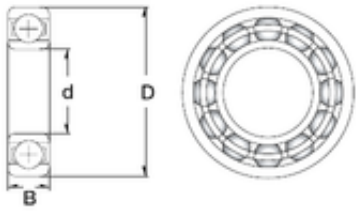

# SKF BEARING MANUFACTURING CO.,LTD.

120 mm x 180 mm x 28 mm ZEN S6024-2RS  
deep groove ball bearings

Bearing No. S6024-2RS

Size	120x180x28 mm
Bore Diameter	120 mm
Outer Diameter	180 mm
Width	28 mm
d	120 mm
D	180 mm
B	28 mm
C	28 mm

S6024-2RS Bearing 2D drawings and 3D CAD models