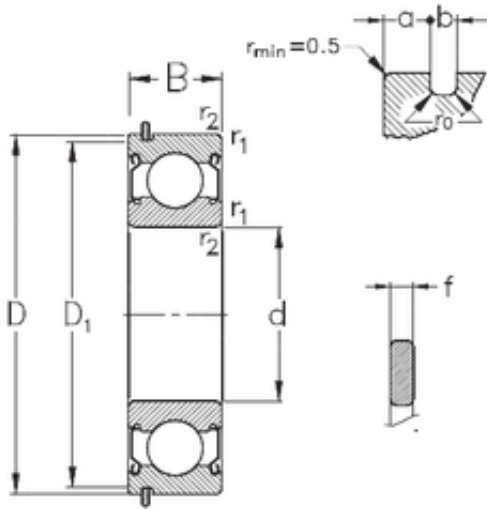

SKF BEARING MANUFACTURING CO.,LTD.

120 mm x 180 mm x 28 mm NKE 6024-2Z-NR
deep groove ball bearings

Bearing No. 6024-2Z-NR

Size	120x180x28 mm
Bore Diameter	120 mm
Outer Diameter	180 mm
Width	28 mm
d	120 mm
D	180 mm
B	28 mm
C	28 mm
a	5,69 mm
b	3,5 mm
f	3,1 mm
r1 min.	2 mm
r2 min.	2 mm
D1	173,66 mm
D2	192,9 mm
Weight	2,11 Kg
Basic dynamic load rating (C)	88 kN
Basic static load rating (C0)	80 kN

6024-2Z-NR Bearing 2D drawings and 3D CAD models