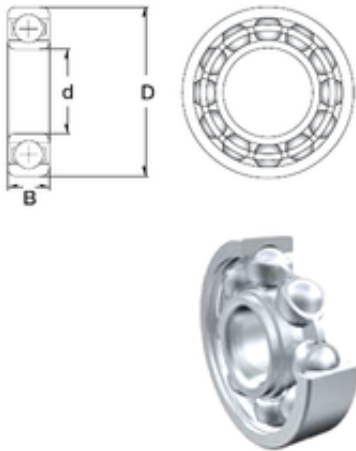

SKF BEARING MANUFACTURING CO.,LTD.

120 mm x 180 mm x 28 mm ZEN S6024 deep groove ball bearings

Bearing No. S6024

Size	120x180x28 mm
Bore Diameter	120 mm
Outer Diameter	180 mm
Width	28 mm
d	120 mm
D	180 mm
B	28 mm
C	28 mm

S6024 Bearing 2D drawings and 3D CAD models