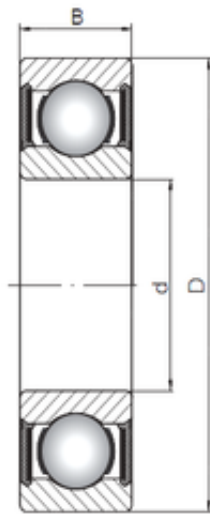

# SKF BEARING MANUFACTURING CO.,LTD.

120 mm x 180 mm x 28 mm Loyal 6024-2RS  
deep groove ball bearings

Bearing No. 6024-2RS

Size	120x180x28 mm
Bore Diameter	120 mm
Outer Diameter	180 mm
Width	28 mm
d	120 mm
D	180 mm
B	28 mm
C	28 mm
Weight	2,07 Kg
Basic dynamic load rating (C)	85 kN
Basic static load rating (C0)	79,3 kN

6024-2RS Bearing 2D drawings and 3D CAD models