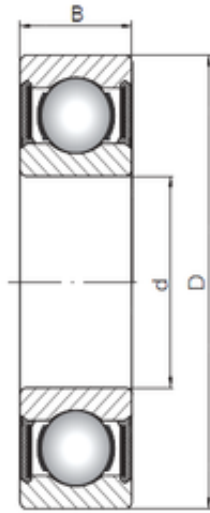

SKF BEARING MANUFACTURING CO.,LTD.

120 mm x 180 mm x 28 mm ISO 6024-2RS deep groove ball bearings

Bearing No. 6024-2RS

Size	120x180x28 mm
Bore Diameter	120 mm
Outer Diameter	180 mm
Width	28 mm
d	120 mm
D	180 mm
B	28 mm
C	28 mm
Weight	2,07 Kg

6024-2RS Bearing 2D drawings and 3D CAD models