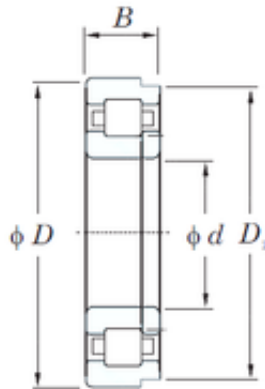

# SKF BEARING MANUFACTURING CO.,LTD.

120 mm x 180 mm x 28 mm KOYO NUP1024 cylindrical roller bearings

Bearing No. NUP1024

NUP1024 Bearing 2D drawings and 3D CAD models

Size	120x180x28 mm
Bore Diameter	120 mm
Outer Diameter	180 mm
Width	28 mm
d	120 mm
Fw	135 mm
D	180 mm
B	28 mm
C	28 mm
r min.	2 mm
r1 min.	1.1 mm
Weight	2.47 Kg
Basic dynamic load rating (C)	137 kN
Basic static load rating (C0)	181 kN
(Grease) Lubrication Speed	3500 r/min
Bearing No.	NUP1024
r(min)	2
r1(min)	1.1
Cr	173
C0r	181
Cu	22.6
Grease lub.	3500
Oil lub.	4200
Ew	-
d1	-