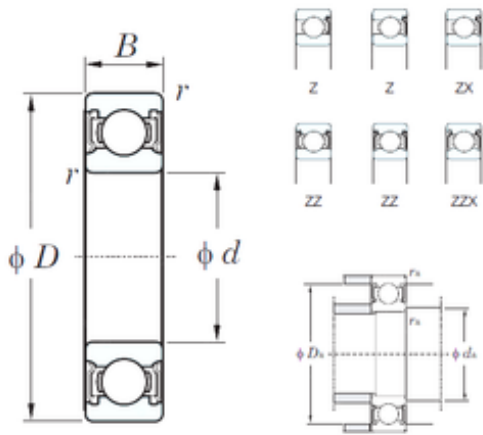

SKF BEARING MANUFACTURING CO.,LTD.

120 mm x 180 mm x 28 mm KOYO 6024ZZX deep groove ball bearings

Bearing No. 6024ZZX

6024ZZX Bearing 2D drawings and 3D CAD models

Size	120x180x28 mm
Bore Diameter	120 mm
Outer Diameter	180 mm
Width	28 mm
d	120 mm
D	180 mm
B	28 mm
C	28 mm
r min.	2 mm
da min.	129 mm
da max	136 mm
Da max.	171 mm
ra max.	2 mm
Weight	2,07 Kg
Basic dynamic load rating (C)	85 kN
Basic static load rating (C0)	79,3 kN
(Grease) Lubrication Speed	3600 r/min
Category	Bearings
Inventory	0.0
Manufacturer Name	KOYO
Minimum Buy Quantity	N/A
EAN	0605790371011
Weight / US pound	4.96
Product Group	B00308